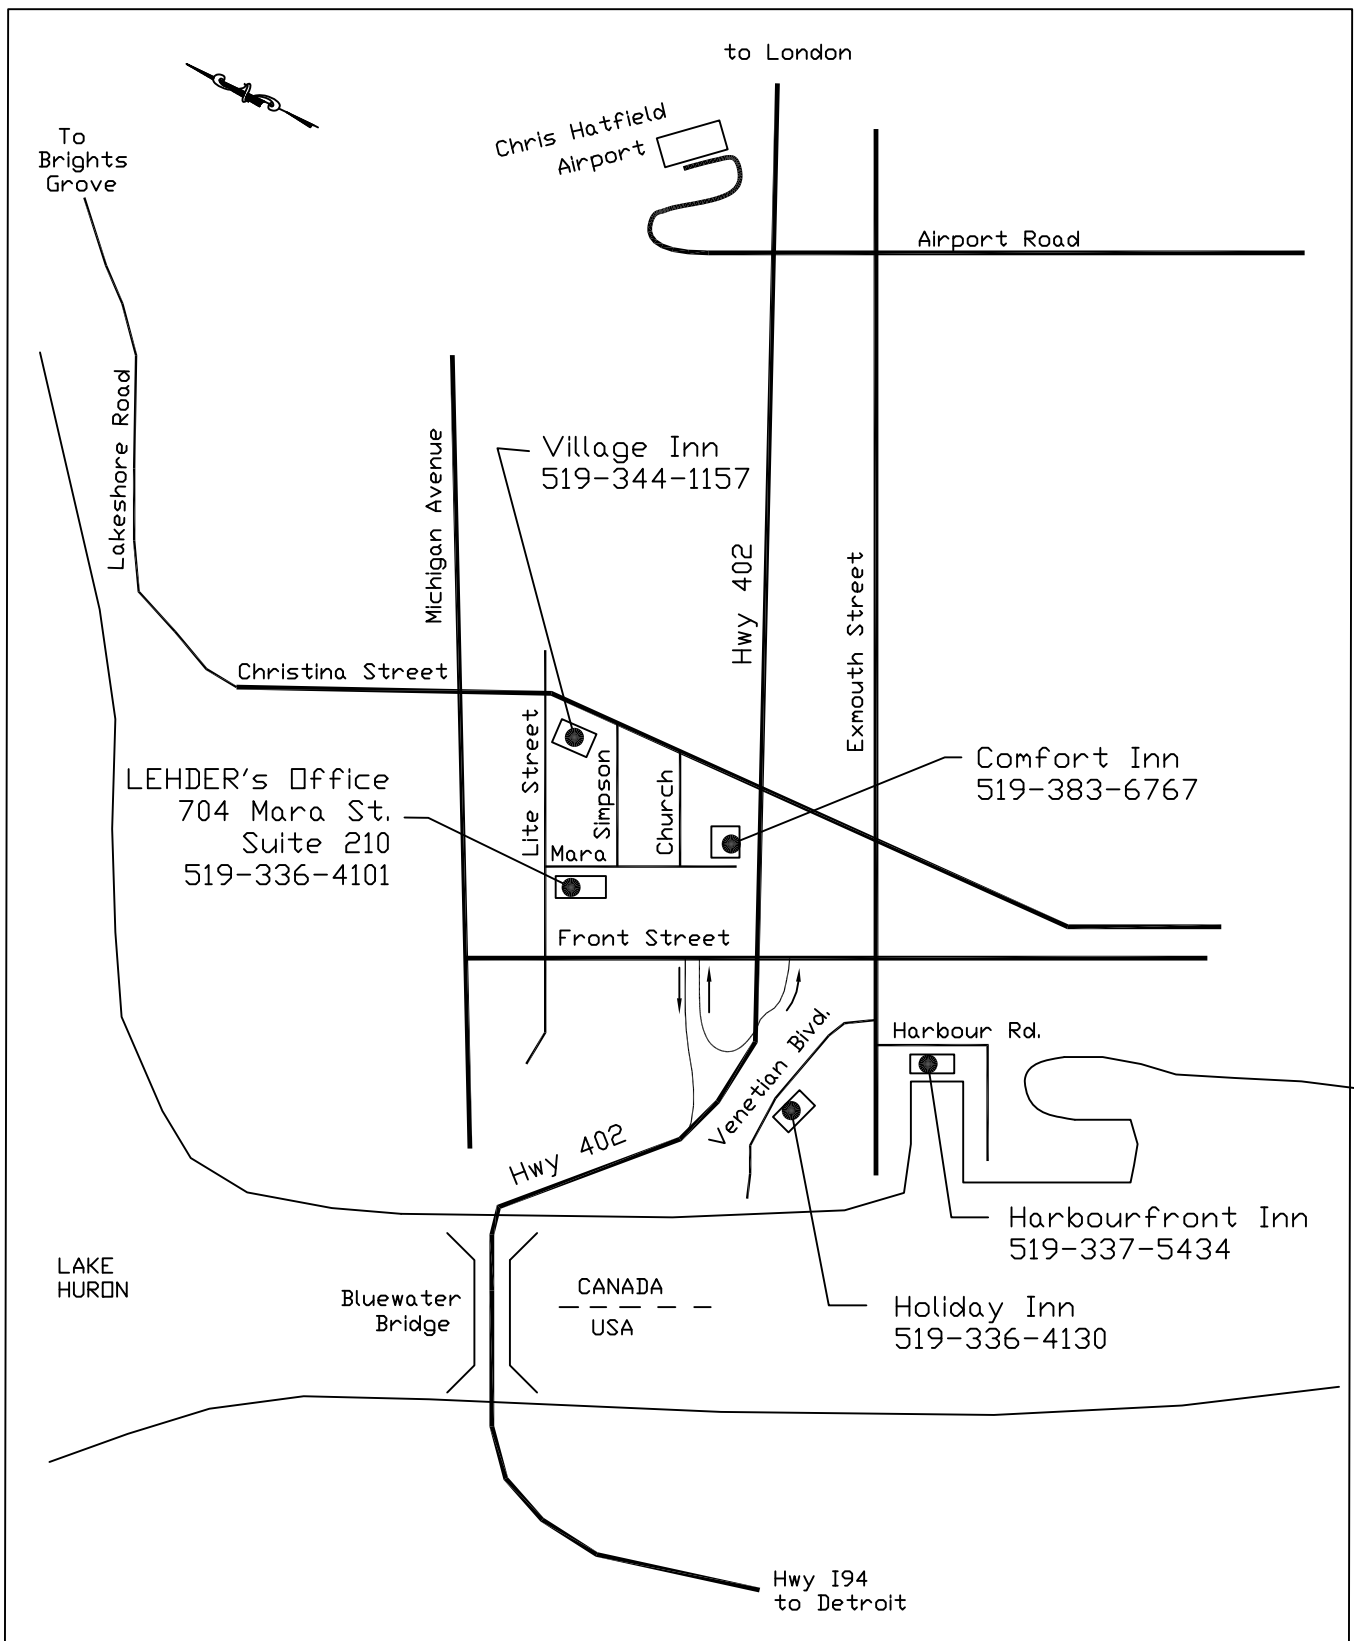

Directions to LEHDER: From Highway 402, exit at Front Street. Turn left onto Front Street, turn right at Lite Street and right onto Mara Street. LEHDER is located in the DMI building (704 Mara St.) on the 2nd floor in Suite 210.